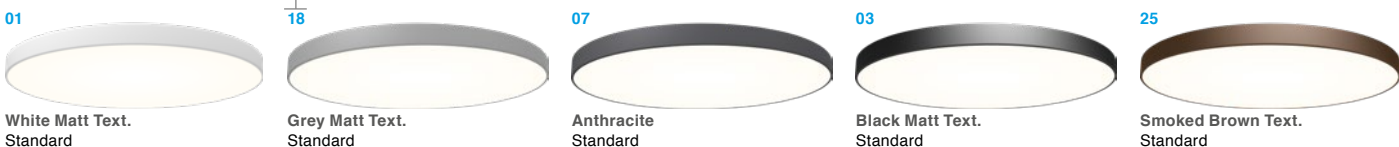

Full Moon 900

Technical Datasheet

General	
Type	Surface Mounted / Suspended
Material	Polycarbonate / Aluminium
Lamp Type	LED Module
Dimmable	Yes
Cooling	Passive
Energy Class	A++
Photobiol. Safety	RG1
Class	class I

IP20 960°C LED

Specifications

Art. nr.	Lightsource INCLUDED	CCT - CRI	Light output* LED / System	Efficacy** LED / System	Power** LED / System	Power supply INCLUDED	SDCM
1900.00.24.830.xx	TCI LED Module	3000K - Ra80	21262lm / 12757lm	145lm/W / 74lm/W	146.6W / 166.0W	Non dimmable driver	3
1900.00.24.840.xx	TCI LED Module	4000K - Ra80	22416lm / 13450lm	153lm/W / 81lm/W	146.6W / 166.0W	Non dimmable driver	3
1900.00.26.830.xx	TCI LED Module	3000K - Ra80	21262lm / 12757lm	145lm/W / 74lm/W	146.6W / 166.0W	Touch & DALI dim. driver	3
1900.00.26.840.xx	TCI LED Module	4000K - Ra80	22416lm / 13450lm	153lm/W / 81lm/W	146.6W / 166.0W	Touch & DALI dim. driver	3

* LED light output represent values of LED chip. System light output incl. light losses of luminaire
** LED power values excl. driver. System power values incl. driver power consumption

Available colors- 0000.00.00.000 **XX**
Other RAL colors on request.

Available colors: 000.00.xx-0

Suspension set color
 Matt White Texture Ceiling box + White supply cable.....**01**
 Matt Grey Texture + Grey supply cable**18**
 Matt Anthracite Texture + Black supply cable.....**07**
 Matt Black Texture + Black supply cable.....**03**
 Smoked Brown Texture + Black supply cable**25**
 Custom colors available on request