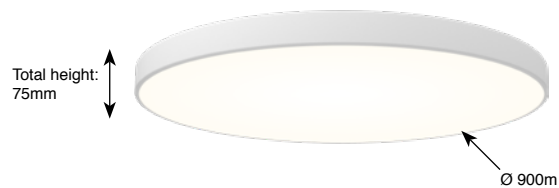

Full Moon 900

Technical Datasheet

General	
Type	Surface Mounted / Suspended
Material	Polycarbonate / Aluminium
Lamp Type	LED Module
Dimmable	Yes
Cooling	Passive
Energy Class	A++
Photobiol. Safety	RG1
Class	class I

IP20 960°C LED

Specifications

Art. nr.	Lightsource INCLUDED	CCT - CRI	Light output* LED / System	Efficacy** LED / System	Power** LED / System	Power supply INCLUDED	SDCM
1900.00.24.830.xx	TCI LED Module	3000K - Ra80	21262lm / 12757lm	145lm/W / 74lm/W	146.6W / 166.0W	Non dimmable driver	3
1900.00.24.840.xx	TCI LED Module	4000K - Ra80	22416lm / 13450lm	153lm/W / 81lm/W	146.6W / 166.0W	Non dimmable driver	3
1900.00.26.830.xx	TCI LED Module	3000K - Ra80	21262lm / 12757lm	145lm/W / 74lm/W	146.6W / 166.0W	Touch & DALI dim. driver	3
1900.00.26.840.xx	TCI LED Module	4000K - Ra80	22416lm / 13450lm	153lm/W / 81lm/W	146.6W / 166.0W	Touch & DALI dim. driver	3